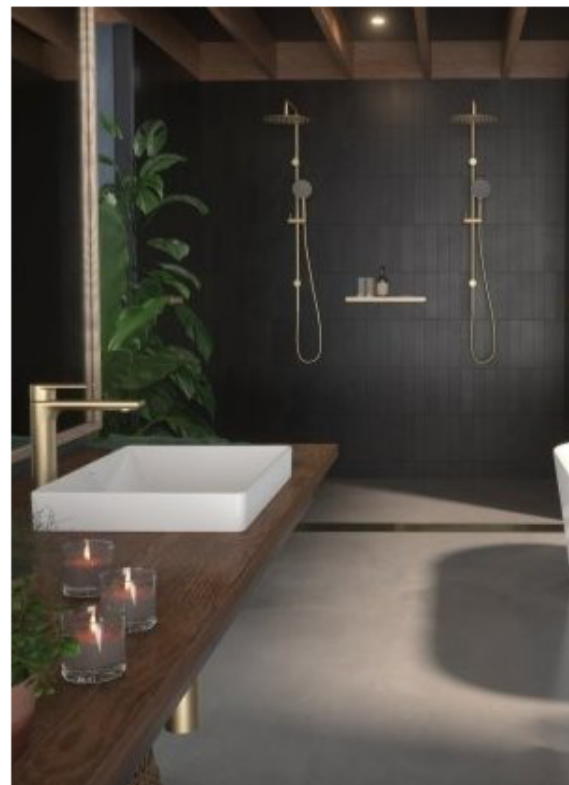

From tapware and showers to basins, toilets and accessories, Caroma delivers a complete whole of bathroom solution designed to bring every element together.

With a carefully curated range of colours and finishes applied consistently across every collection, you can mix and match with confidence. Whether your style is minimal, contemporary or expressive, every detail works together to create a space that feels resolved.

One complete bathroom solution. Endless ways to make it yours.

Shop The Range

Liano II 600mm Pill Inset Basin with Tap Landing (1 Tap Hole) Matte Pink (Special Order)

\$ 799

[Shop Now](#)

Liano II 600mm Pill Inset Basin with Tap Landing (1 Tap Hole) Matte Green (Special Order)

The Caroma Liano Collection brings together classic, minimalist design with a wide selection of colour finishes and coordinated accessories.

From tapware and showers to heated towel rails and basins with coloured metal accents, every element is designed to work together as part of a complete bathroom solution. This gives you the flexibility to personalise your space with subtle sophistication.

With toilets, basins, tapware, showers, baths and accessories designed as one system, it's easy to create a consistent, architectural look enhanced by a palette of premium finishes.

Caroma Contura® Collection